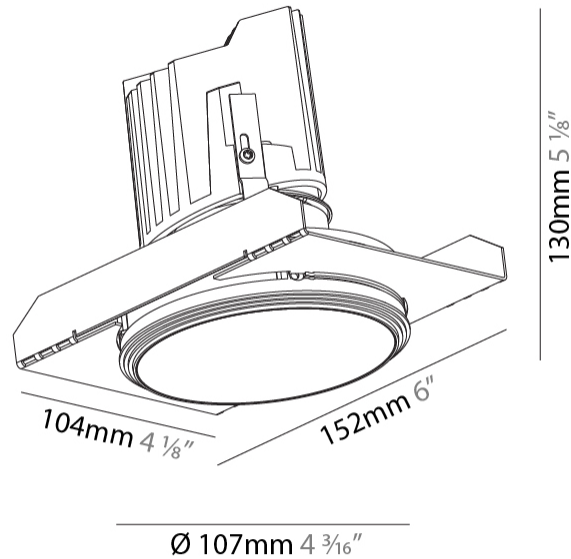

PHYSICAL

Shape: Round
Diameter (mm): 107
Diameter (in): 4 3/16
Height (mm): 130
Height (in): 5 1/8
Ceiling Thickness (mm): 10 / 12.5 / 15 / 25
Ceiling Thickness (in): 3/8 or 1/2 or 9/16 or 1
Min. Recessing Depth (mm): 150
Min. Recessing Depth (in): 5 7/8
Light Distribution: Downlight
Weight (kg): 0.646
Weight (lbs): 1.42
Fixture Finish: SSR / BKV / CWI / CRY / HAB / LAG / UFT / ITA / RUA / RUR / MIC / FTG / MYG / TWT / LOD / PUS / FRO / FUP / KIA / POP / BLS / SPG / MEY / GOH / GUM / CHC / COM / ABZ / JAG / OBR / MOS / ROR
Fixture Material: Aluminum Die Cast
Cut-out Measurements: Ø 111mm / 4 3/8"
Upon Request: Unique Ceiling Thickness

ELECTRICAL

Lamp Type: LED (Zhaga Standard)
Input Wattage (W): 15
Total Output Wattage (W): 14.7
Dimming: Dali Dimming
Driver Included: No
Driver Location: Recessed Housing
Driver Type: Constant Current - 120Vac
Driver Class: Class 2
Housing: See components
Input Voltage (V): 120
Constant Current (MA): 350

LED

Number of LEDs: 1
Color Temperature (°K): Warm Dim
Max. Delivered Lumen (lm): 766
Nominal Lumen (lm): 1140
CRI: >90 CRI
Lamp Life (hrs): 50000
Upon Request: RGB-W Tunable White Special Color Temperature Special LED

OPTICAL

Reflector°: 18 / 42 / 60
Optic°: Lens Pack - No Lens / Linear Spread Lens / Honeycomb / Spread Lens
Upon Request: Special Beam Angles

RATINGS AND CERTIFICATIONS