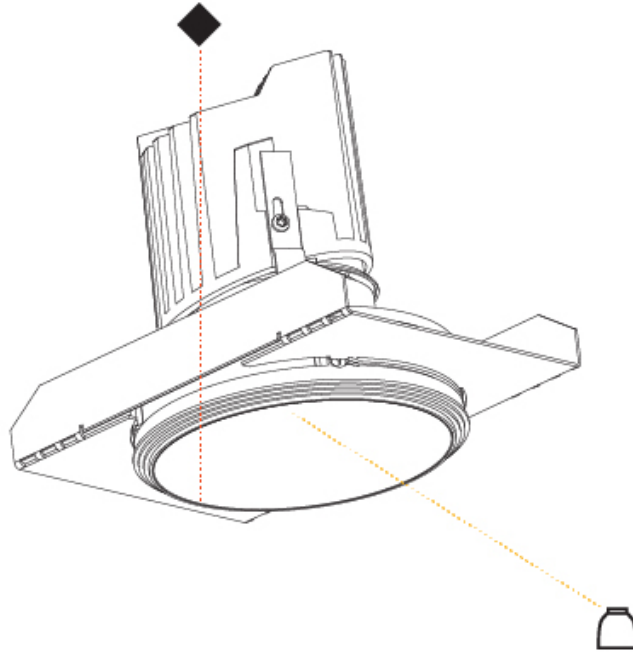

BIONIQ ROUND SEMI ADJUSTABLE TRIMLESS

A35528-

PROJECT

TYPE

SPECIFIER

QUANTITY

DATE