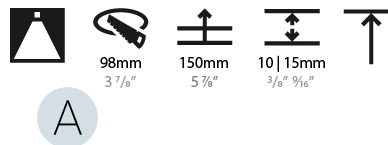

GENERAL

Series: Bioniq
Subseries: Bioniq Round Deep
Brand: Prolicht
Division: Architectural
Mounting Type: Recessed
Mounting Location: Ceiling
Subcategory: Downlight

PHYSICAL

Shape: Round
Diameter (mm): 107
Diameter (in): 4 3/16
Height (mm): 130
Height (in): 5 1/8
Ceiling Thickness (mm): 10 / 12.5 / 15
Ceiling Thickness (in): 3/8 or 1/2 or 9/16
Min. Recessing Depth (mm): 150
Min. Recessing Depth (in): 5 7/8
Light Distribution: Downlight
Weight (kg): 0.506
Weight (lbs): 1.12
Fixture Finish: SSR / BKV / CWI / CRY / HAB / LAG / UFT / ITA / RUA / RUR / MIC / FTG / MYG / TWT / LOD / PUS / FRO / FUP / KIA / POP / BLS / SPG / MEY / GOH / GUM / CHC / COM / ABZ / JAG / OBR / MOS / ROR
Fixture Material: Aluminum Die Cast
Cut-out Measurements: 98mm / 3 7/8"

ELECTRICAL

Lamp Type: LED (Zhaga Standard)
Total Output Wattage (W): 15
Dimming: Dali Dimming
Driver Included: No
Driver Location: Recessed Housing
Driver Type: Constant Current - 120Vac
Housing: See components
Input Voltage (V): 120
Constant Current (MA): 350

LED

Number of LEDs: 1
Color Temperature (°K): Warm Dim
Max. Delivered Lumen (lm): 760
Nominal Lumen (lm): 1140
CRI: >90 CRI

OPTICAL

Reflector: 20 / 40 / 60

RATINGS AND CERTIFICATIONS

Certified By: Certified for North American Standards
IP rating: IP20

PROJECT
TYPE
SPECIFIER
QUANTITY
DATE