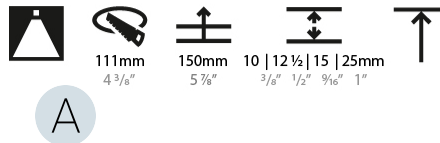

PHYSICAL

Shape: Round
Diameter (mm): 107
Diameter (in): 4 3/16
Height (mm): 130
Height (in): 5 1/8
Ceiling Thickness (mm): 10 / 12.5 / 15 / 25
Ceiling Thickness (in): 3/8 or 1/2 or 9/16 or 1
Min. Recessing Depth (mm): 150
Min. Recessing Depth (in): 5 7/8
Light Distribution: Downlight
Weight (kg): 0.646
Weight (lbs): 1.42
Fixture Finish: SSR / BKV / CWI / CRY / HAB / LAG / UFT / ITA / RUA / RUR / MIC / FTG / MYG / TWT / LOD / PUS / FRO / FUP / KIA / POP / BLS / SPG / MEY / GOH / GUM / CHC / COM / ABZ / JAG / OBR / MOS / ROR
Fixture Material: Aluminum Die Cast
Cut-out Measurements: Ø 111mm / 4 3/8"
Upon Request: Unique Ceiling Thickness

ELECTRICAL

Lamp Type: LED (Zhaga Standard)
Input Wattage (W): 15
Total Output Wattage (W): 14.7
Dimming: Dali Dimming
Driver Included: No
Driver Location: Recessed Housing
Driver Type: Constant Current - 120Vac
Driver Class: Class 2
Housing: See components
Input Voltage (V): 120
Constant Current (MA): 350

LED

Number of LEDs: 1
Color Temperature (°K): Warm Dim
Max. Delivered Lumen (lm): 766
Nominal Lumen (lm): 1140
CRI: >90 CRI
Lamp Life (hrs): 50000
Upon Request: RGB-W Tunable White Special Color Temperature Special LED

OPTICAL

Reflector°: 18 / 42 / 60
Optic°: Lens Pack - No Lens / Linear Spread Lens / Honeycomb / Spread Lens
Upon Request: Special Beam Angles

RATINGS AND CERTIFICATIONS