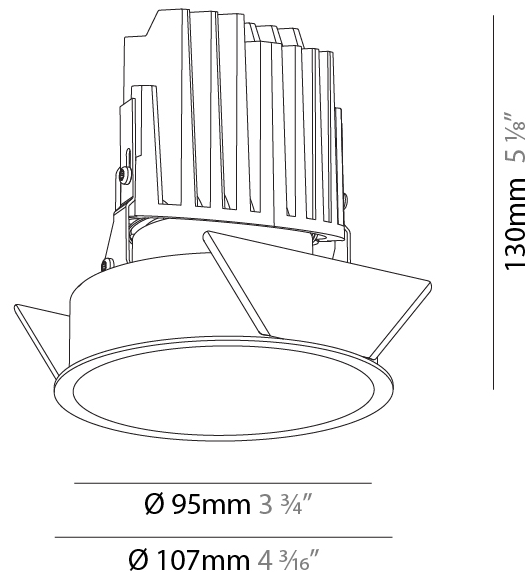

GENERAL

Series: Bioniq
Subseries: Bioniq Round Deep
Brand: Prolicht
Division: Architectural
Mounting Type: Recessed
Mounting Location: Ceiling
Subcategory: Downlight

PHYSICAL

Shape: Round
Diameter (mm): 107
Diameter (in): 4 3/16
Height (mm): 130
Height (in): 5 1/8
Ceiling Thickness (mm): 10 / 12.5 / 15
Ceiling Thickness (in): 3/8 or 1/2 or 9/16
Min. Recessing Depth (mm): 150
Min. Recessing Depth (in): 5 7/8
Light Distribution: Downlight
Weight (kg): 0.506
Weight (lbs): 1.12
Fixture Finish: SSR / BKV / CWI / CRY / HAB / LAG / UFT / ITA / RUA / RUR / MIC / FTG / MYG / TWT / LOD / PUS / FRO / FUP / KIA / POP / BLS / SPG / MEY / GOH / GUM / CHC / COM / ABZ / JAG / OBR / MOS / ROR
Fixture Material: Aluminum Die Cast
Cut-out Measurements: 98mm / 3 7/8"

ELECTRICAL

Lamp Type: LED (Zhaga Standard)
Total Output Wattage (W): 15
Dimming: Dali Dimming
Driver Included: No
Driver Location: Recessed Housing
Driver Type: Constant Current - 120Vac
Housing: See components
Input Voltage (V): 120
Constant Current (MA): 350

LED

Number of LEDs: 1
Color Temperature (°K): Warm Dim
Max. Delivered Lumen (lm): 760
Nominal Lumen (lm): 1140
CRI: >90 CRI

OPTICAL

Reflector: 20 / 40 / 60

RATINGS AND CERTIFICATIONS

Certified By: Certified for North American Standards
IP rating: IP20

PROJECT
TYPE
SPECIFIER
QUANTITY
DATE