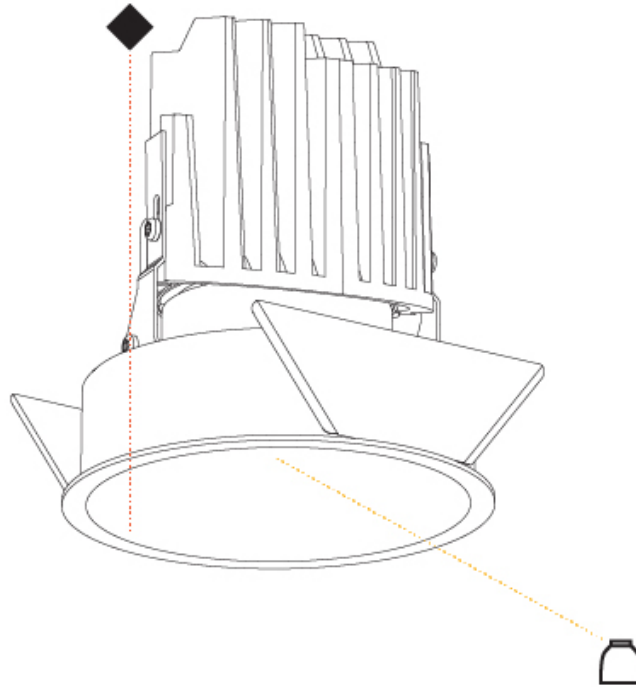

BIONIQ ROUND DEEP RECESSED

A35544-

PROJECT	_____
TYPE	_____
SPECIFIER	_____
QUANTITY	_____
DATE	_____